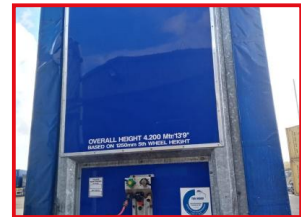

SALE OR HIRE OF 2015 SDC 4.2m ENXL CURTAINSIDER TRAILERS, VARIOUS MOT'S, DRUMS

£123,456.00 + VAT

SALE OR HIRE OF 2015 SDC 4.2m ENXL RATED TRI AXLE CURTAINSIDER TRAILERS, VARIOUS MOT'S - INCLUDING JAN '26, DRUM BRAKES, THREE SLIDING POSTS PER SIDE, RAISE AND LOWER. 4.2m / 13ft 9in OVERALL HEIGHT, 2.66m / 8ft 8in SIDE AND REAR ACCESS, 13.6m / 45ft LENGTH. EXCELLENT CONDITION. ALSO A WIDE CHOICE OF CURTAINSIDER, STRAIGHT FRAME / MEGA CUBE EUROLINER, FLAT, STEP FRAME, LOW LOADER, TIPPER, BOX, TANKER, SKELLY ETC TRAILERS AVAILABLE FOR SALE OR SHORT OR LONG TERM HIRE. TRAILERS ALSO AVAILABLE TO HIRE FOR STORAGE.

Product Details

Category/Type	CURTAIN SIDERS
Make	SALE
Model	SALE OR HIRE OF 2015 SDC 4.2m ENXL CURTAINSIDER TRAILERS, VARIOUS MOT'S, DRUMS
Year	-
Mileage	-

March Road, Welney, Wisbech, Cambridgeshire, PE14 9SE